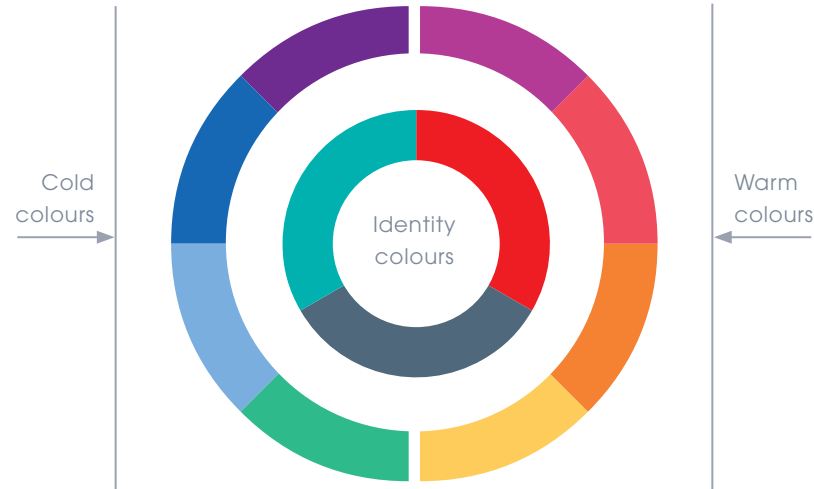

# Colour palette

The Elis colour palette consists of **3 main identity colours**, which are also represented in the Elis logo (see description p.11) and **8 complementary colours**.

The complementary colours spread from cold to warm colours and can be used to enhance the design and user experience.

The cold colours reflect efficiency, cleanness and purity.  
The warm colours reflect attention, consideration and kindness.

**Limit use of colours to maximum 3 on each separate page/element. Those 3 colours cannot be those of the logo (turquoise/red/grey).**

## Main identity colours

		
<b>CMYK</b> C: 0 M: 100 Y: 100 K: 0	<b>CMYK</b> C: 87 M: 0 Y: 38 K: 0	<b>CMYK</b> C: 75 M: 55 Y: 40 K: 10
<b>RGB - profil sRGB</b> 227/0/11	<b>RGB - profil sRGB</b> 0/165/170	<b>RGB - profil sRGB</b> 79/101/122
<b>Pantone</b> 1795 C	<b>Pantone</b> 326 C	<b>Pantone</b> 7545 C
<b>Hexa</b> #e3000b	<b>Hexa</b> #00a5aa	<b>Hexa</b> #4f657a
<b>Ral</b> 3020	<b>Ral</b> 5018	<b>Ral</b> 7031